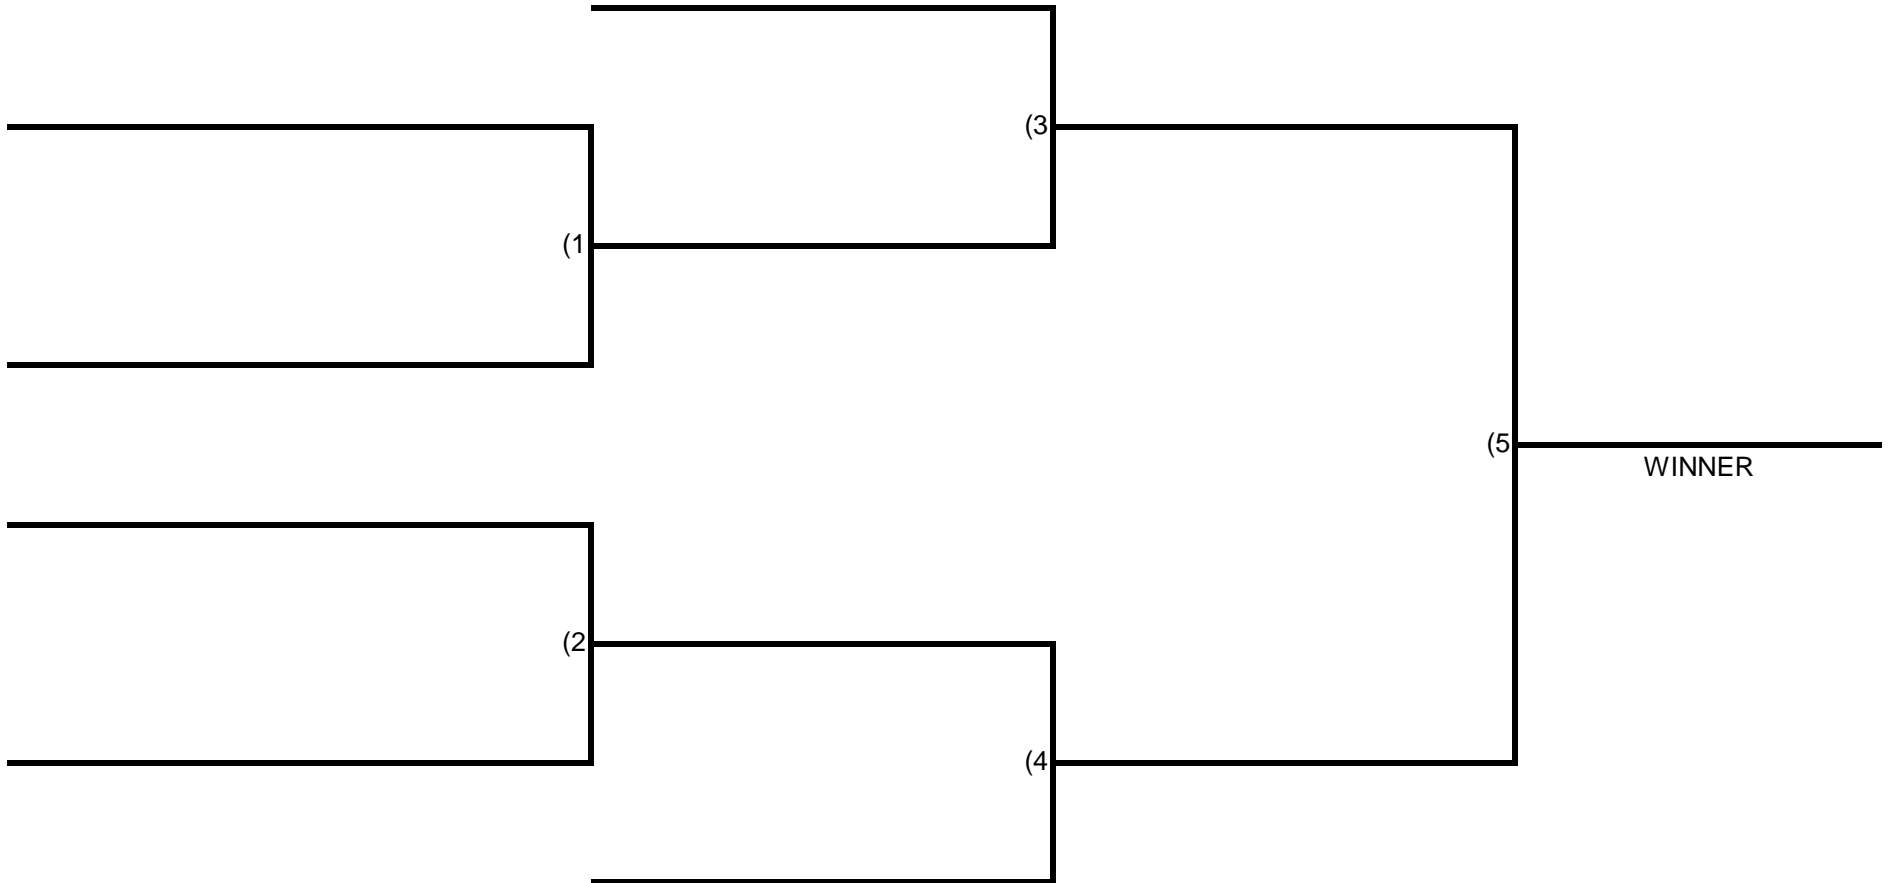

Doom Spring Madness
Game Times

12U "A" Bracket